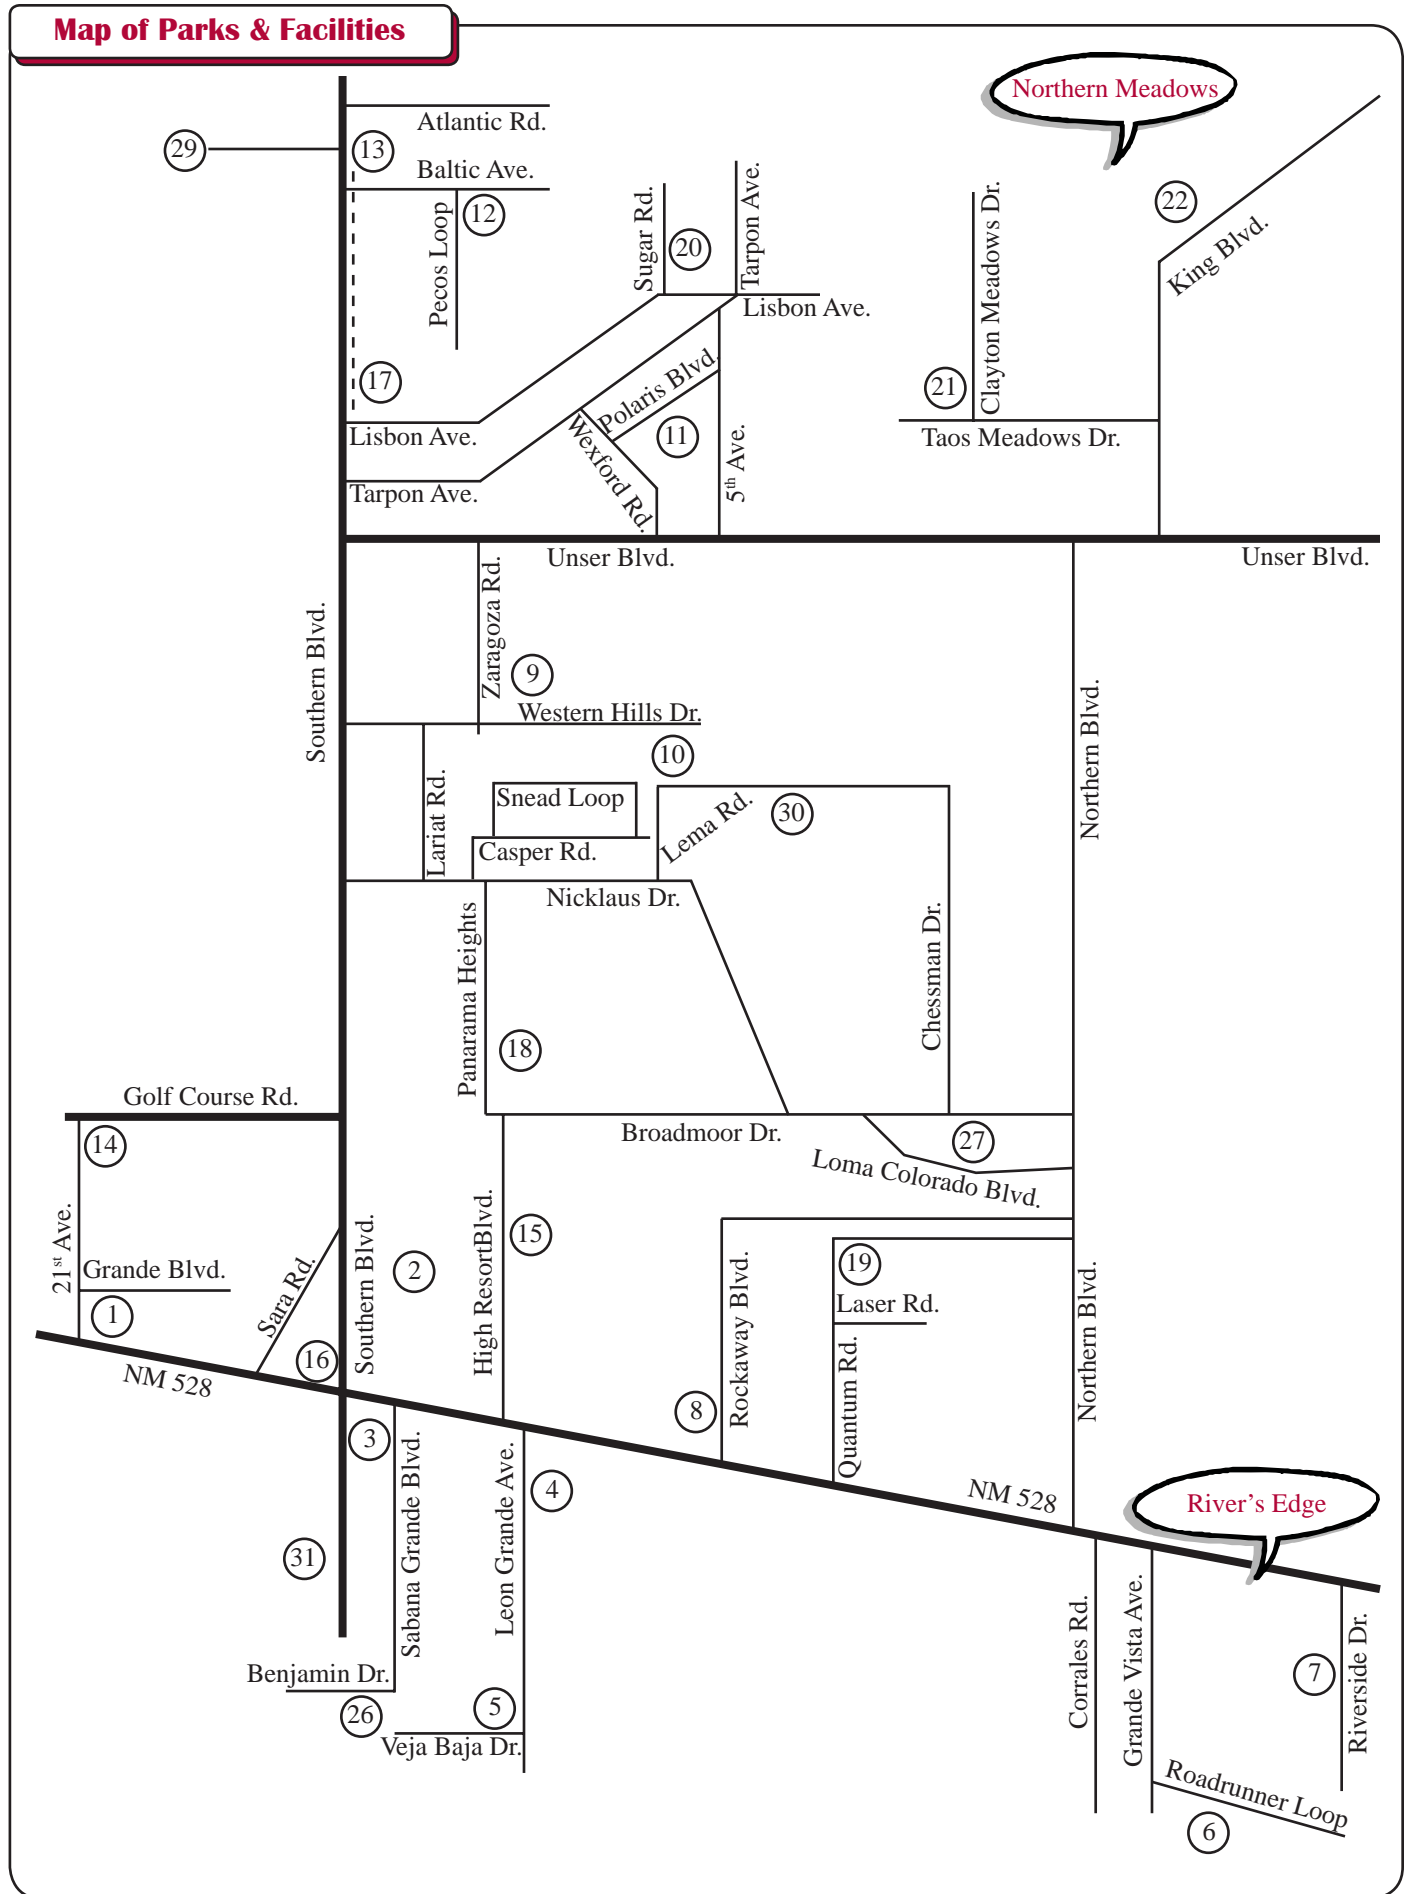

Map of Parks & Facilities

Map of Parks & Facilities

- Parks & Facilities**
1. Haynes Park, Pool & Community Center
 2. Veterans' Monument
 3. Sabana Grande Recreation Center
 4. Leon Grande Park
 5. Veja Baja Park
 6. Trailhead Park
 7. Rio Vista Park
 8. Vista Hills Park
 9. Western Winds Park
 10. Snead Drainage Facility
 11. Star Heights Park & Recreation Center
 12. Cielo Vista Park
 13. Rainbow Park and Pool
 14. Clearview Drainage Facility
 15. Rio Rancho Sports Complex
 16. Cultural Enrichment Office (City Hall)
 17. Southern Blvd. Fitness Path
(Rainbow Pool to Tarpon Ave.)
 18. Vista Sandia Park
 19. DPS Park
 20. Sugar Park
 21. Northern Meadows Park
 22. King Mesa Meadows Park
 23. Vista Grande Park
 24. Enchanted Hills Park
 25. Mountain View Park
 26. Sabana Grande Heights Park
 27. Loma Colorado Park & Library
 28. Vista Grande Elementary School
 29. Puesta del Sol Elementary School
 30. Lincoln Middle School
 31. Meadowlark Senior Center